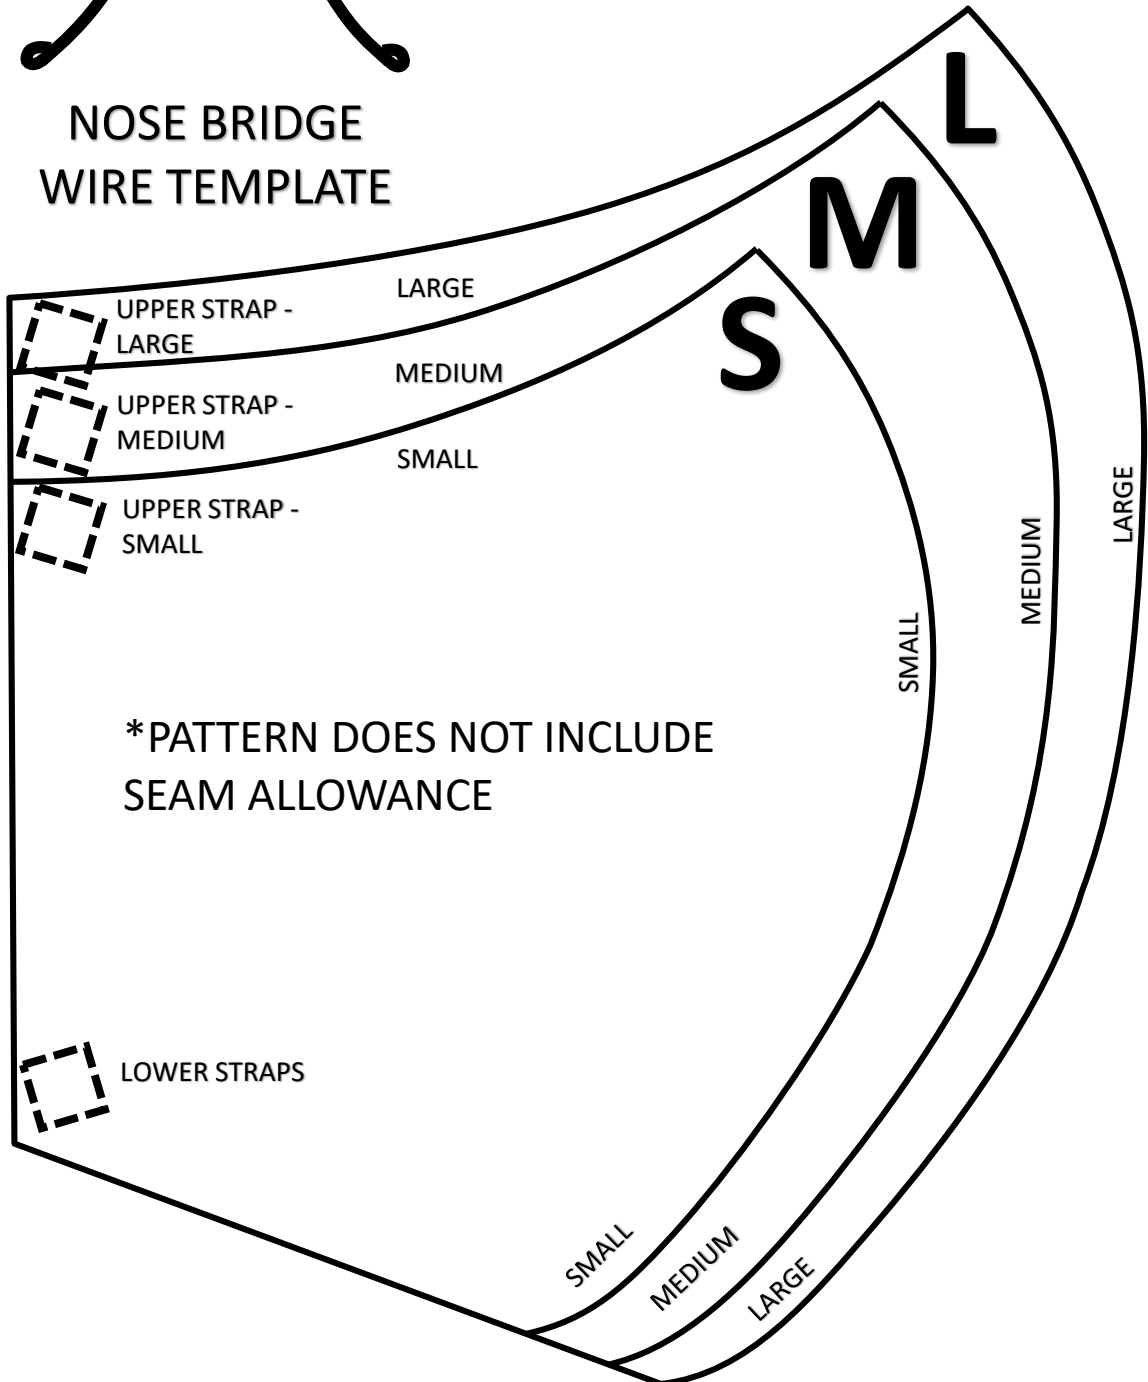

# MASK TEMPLATE

UPDATED 21-4-2020

NOSE BRIDGE  
WIRE TEMPLATE

\*PATTERN DOES NOT INCLUDE  
SEAM ALLOWANCE